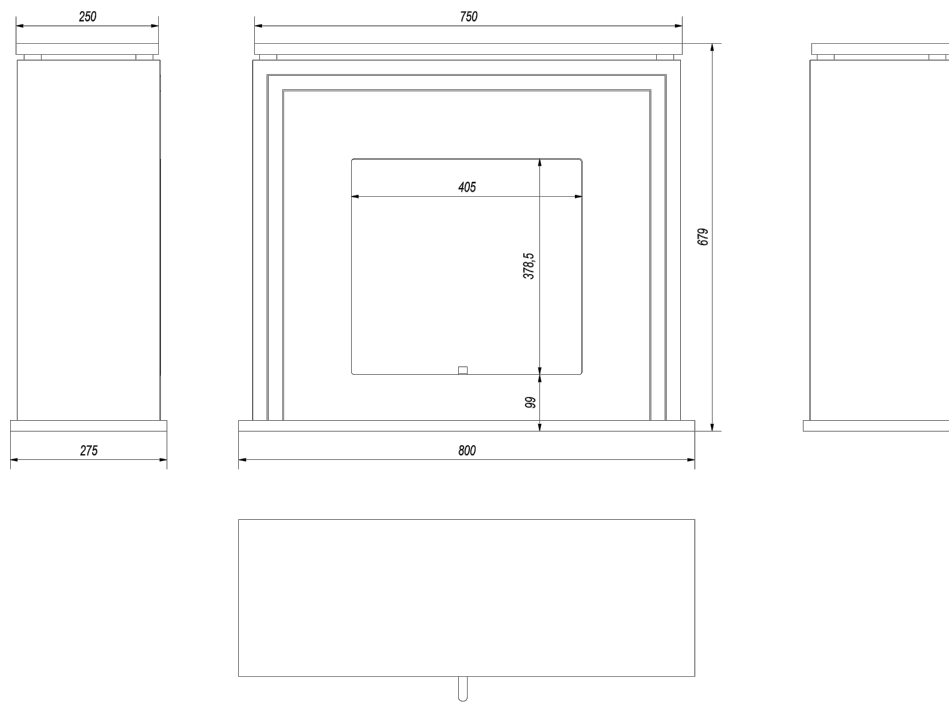

Technical drawing

Additional options

Liquid for bio-fireplaces

€5.50

Ecological source of energy: bio-ethanol liquid - packaging: 1L.

Aromatic liquid - coffee

€3.72

Ecological source of energy: bio-ethanol liquid - aromatic - COFFEE - packaging: 1L.

Liquid for bio-fireplaces 12 pcs.

€61.22

Ecological source of energy: bio-ethanol liquid - packaging: 12 pieces.

Aromatic liquid - coffee 12 pcs.

€61.22

Ecological source of energy: bio-ethanol liquid - aromatic - COFFEE - packaging: 12 pcs.